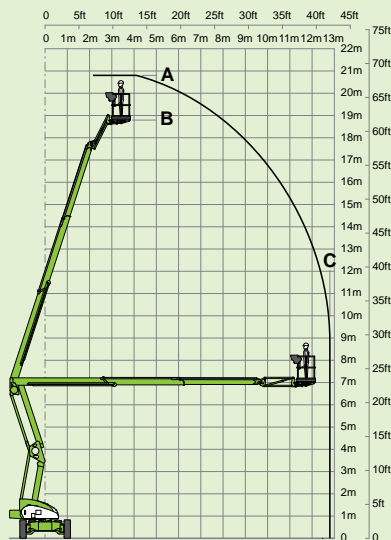

SiOPS® toughcage

niftylift
1525 S. Buncombe Road,
Greer, SC - 29651
United States
1-800-643-8954
usasales@niftylift.com
www.niftylift.com