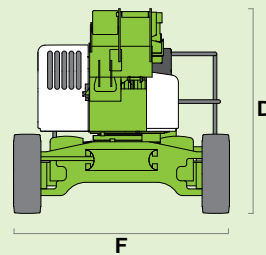

SiOPS® toughcage

niftylift
1525 S. Buncombe Road,
Greer, SC - 29651
United States
1-800-643-8954
usasales@niftylift.com
www.niftylift.com