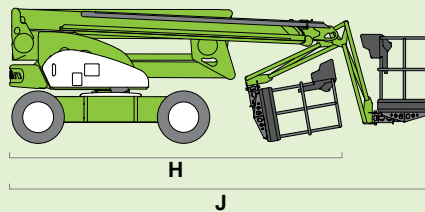

SiOPS® toughcage

niftylift
1525 S. Buncombe Road,
Greer, SC - 29651
United States
1-800-643-8954
usasales@niftylift.com
www.niftylift.com