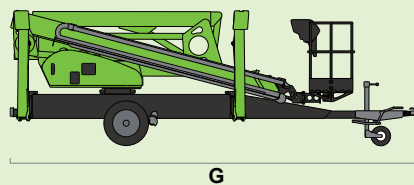

niftylift

TM64

(A) 69ft

(B) 62ft 6in

(C) 39ft 6in

500lbs

4ft 7in x 2ft 4in

100°

(D) 7ft 5in

(E) 5ft 11in

(F) 14ft 1in

(G) 22ft 10in

7610lbs

17%
9.5°

niftylift
1438 S. Buncombe Road,
Greer, SC - 29651
United States
1-800-643-8954
usasales@niftylift.com
www.niftylift.com

ISO 9001	ISO 14001	ISO 45001
QUALITY MANAGEMENT	ENVIRONMENTAL MANAGEMENT	HEALTH & SAFETY MANAGEMENT