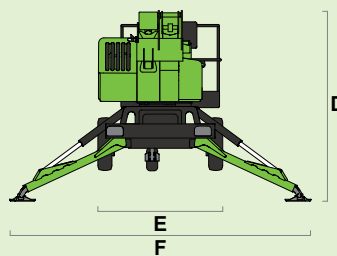

niftylift

TM64

(A) 69ft

(B) 62ft 6in

(C) 39ft 6in

500lbs

4ft 7in x 2ft 4in

100°

(D) 7ft 5in

(E) 5ft 11in

(F) 14ft 1in

(G) 22ft 10in

7610lbs

17%
9.5°

niftylift
1438 S. Buncombe Road,
Greer, SC - 29651
United States
1-800-643-8954
usasales@niftylift.com
www.niftylift.com

ISO 9001	ISO 14001	ISO 45001
QUALITY MANAGEMENT	ENVIRONMENTAL MANAGEMENT	HEALTH & SAFETY MANAGEMENT