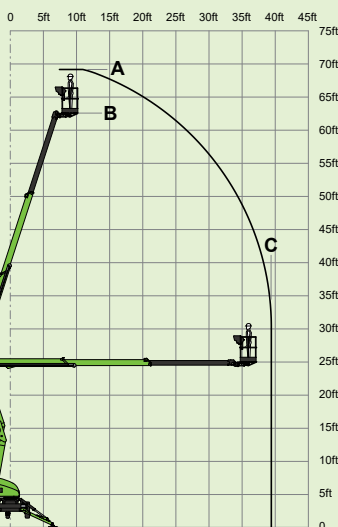

niftylift

TM64

(A) 69ft

(B) 62ft 6in

(C) 39ft 6in

500lbs

4ft 7in x 2ft 4in

100°

(D) 7ft 5in

(E) 5ft 11in

(F) 14ft 1in

(G) 22ft 10in

7610lbs

17%
9.5°

niftylift
1438 S. Buncombe Road,
Greer, SC - 29651
United States
1-800-643-8954
usasales@niftylift.com
www.niftylift.com

ISO 9001	ISO 14001	ISO 45001
QUALITY MANAGEMENT	ENVIRONMENTAL MANAGEMENT	HEALTH & SAFETY MANAGEMENT