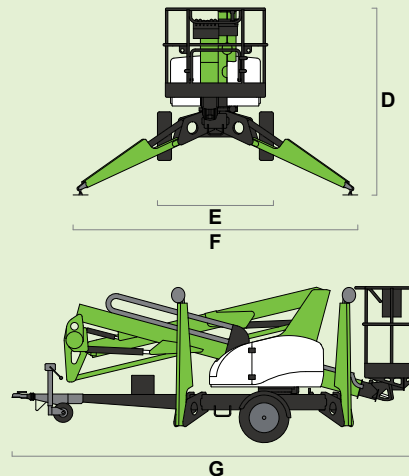

# TM42T

(A) 48ft 6in

(B) 42ft

(C) 25ft

500lbs

4ft 7in x 2ft 4in

(D) 6ft 7in

(E) 5ft 3in

(F) 12ft 6in

(G) 18ft 3in

Option

3990lbs

23%  
13°

**niftylift**  
1438 S. Buncombe Road,  
Greer, SC - 29651  
United States  
1-800-643-8954  
usasales@niftylift.com  
www.niftylift.com