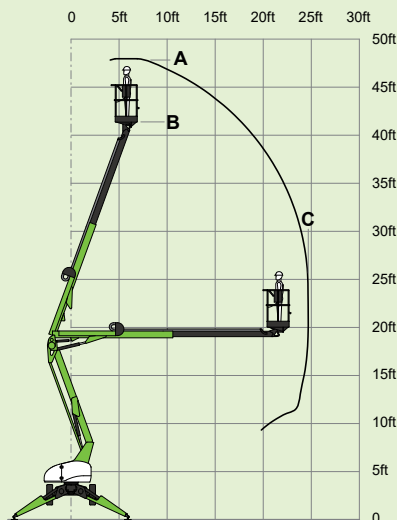

# TM42T

(A) 48ft 6in

(B) 42ft

(C) 25ft

500lbs

4ft 7in x 2ft 4in

(D) 6ft 7in

(E) 5ft 3in

(F) 12ft 6in

(G) 18ft 3in

Option

3990lbs

23%  
13°

**niftylift**  
1438 S. Buncombe Road,  
Greer, SC - 29651  
United States  
1-800-643-8954  
usasales@niftylift.com  
www.niftylift.com