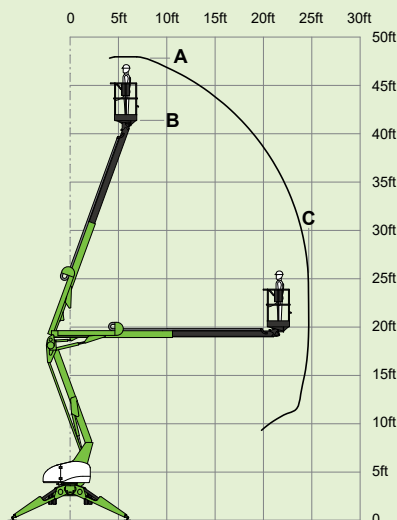

niftylift

TD42T

(A) 48ft 6in

(B) 42ft

(C) 25ft

500lbs

4ft 7in x 2ft 4in

(D) 6ft 7in

(E) 4ft 7in

(F) 12ft 6in

(G) 15ft 5in

1.3mph

45%
24°

4390lbs

21%
12°

niftylift
1438 S. Buncombe Road,
Greer, SC - 29651
United States
1-800-643-8954
usasales@niftylift.com
www.niftylift.com