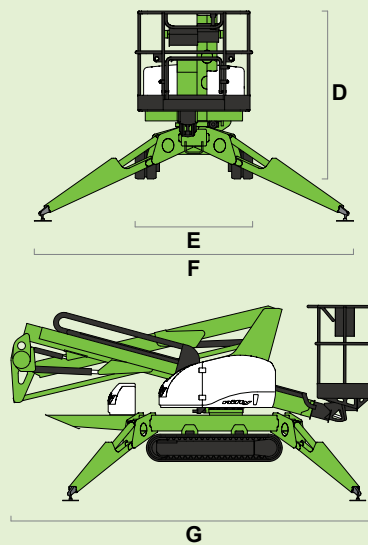

niftylift

TD42T

(A) 48ft 6in

(B) 42ft

(C) 25ft

500lbs

4ft 7in x 2ft 4in

(D) 6ft 7in

(E) 4ft 7in

(F) 12ft 6in

(G) 15ft 5in

1.3mph

45%
24°

4390lbs

21%
12°

niftylift
1438 S. Buncombe Road,
Greer, SC - 29651
United States
1-800-643-8954
usasales@niftylift.com
www.niftylift.com