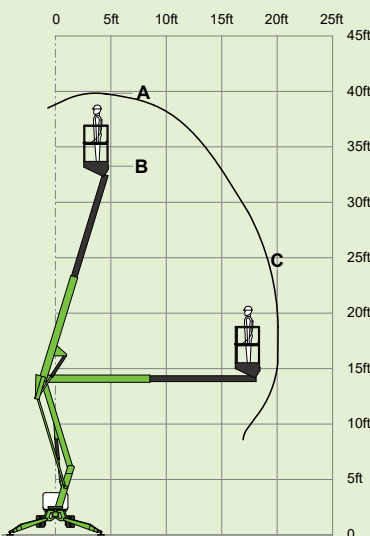

niftylift

TD34T

(A) 40ft

(B) 33ft 6in

(C) 20ft

500lbs

3ft 7in x 2ft 2in

(D) 6ft 3in

(E) 3ft 7in

(F) 11ft 8in

(G) 13ft

1mph

60%
31°

4080lbs

13%
7.6°

niftylift
1438 S. Buncombe Road,
Greer, SC - 29651
United States
1-800-643-8954
usasales@niftylift.com
www.niftylift.com