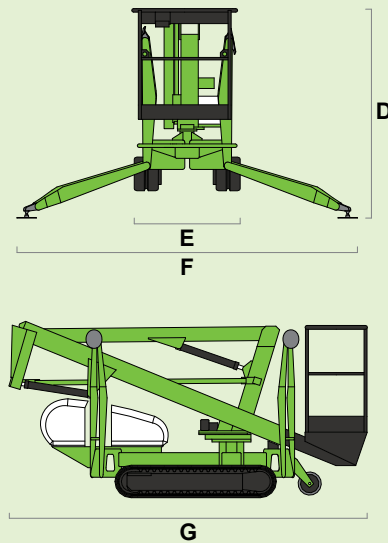

niftylift

TD34T

(A) 40ft

(B) 33ft 6in

(C) 20ft

500lbs

3ft 7in x 2ft 2in

(D) 6ft 3in

(E) 3ft 7in

(F) 11ft 8in

(G) 13ft

1mph

60%
31°

4080lbs

13%
7.6°

niftylift
1438 S. Buncombe Road,
Greer, SC - 29651
United States
1-800-643-8954
usasales@niftylift.com
www.niftylift.com