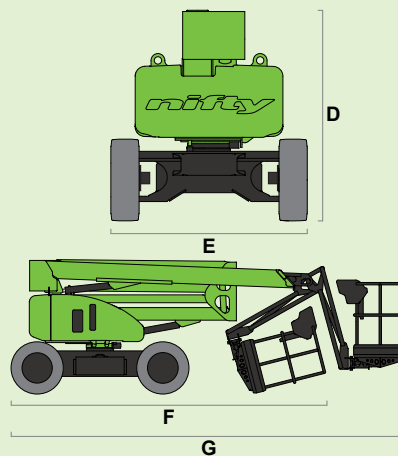

niftylift

SP45 4x4

Niftylink®

SiOPS® **toughcage**
Niftylink®

(A) 51ft 6in

(B) 45ft

(C) 31ft

500lbs

5ft 11in x 2ft 9in

150°

180°

(D) 6ft 11in

(E) 6ft 7in

(F) 15ft 9in

(G) 20ft 10in

3.7mph