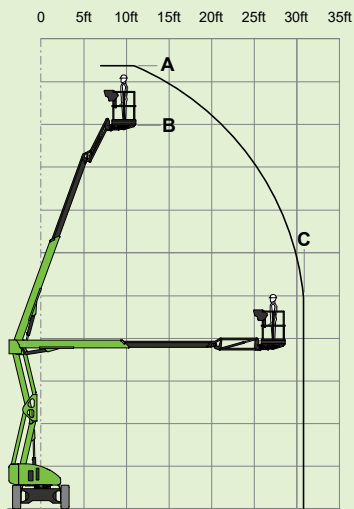

niftylift

SP45 4x4

Niftylink®

SiOPS® **toughcage**
Niftylink®

(A) 51ft 6in

(B) 45ft

(C) 31ft

500lbs

5ft 11in x 2ft 9in

150°

180°

(D) 6ft 11in

(E) 6ft 7in

(F) 15ft 9in

(G) 20ft 10in

3.7mph