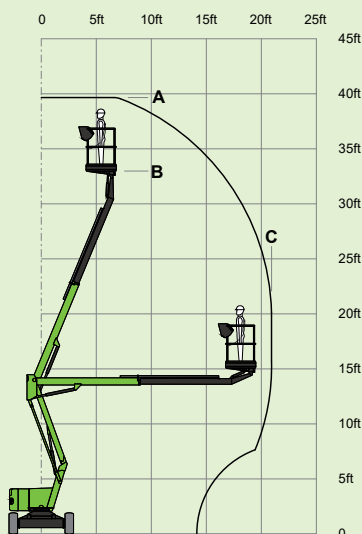

## SP34LE

(A) 39ft 6in

(B) 33ft

(C) 21ft

440lbs

3ft 11in x 2ft 9in

(D) 6ft 6in

(E) 5ft 11in

(F) 13ft

3.7mph

11ft 11in

25%  
14°

5640lbs

All-Electric

Niftylink®

SiOPS® toughcage  
Niftylink®