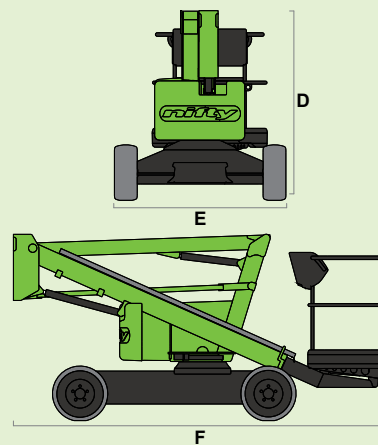

## SP34LE

(A) 39ft 6in

(B) 33ft

(C) 21ft

440lbs

3ft 11in x 2ft 9in

(D) 6ft 6in

(E) 5ft 11in

(F) 13ft

3.7mph

11ft 11in

25%  
14°

5640lbs

All-Electric

Niftylink®

SiOPS® toughcage  
Niftylink®