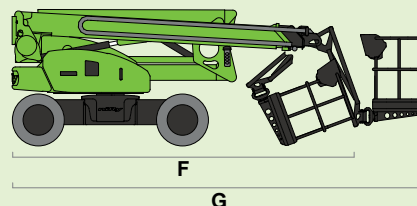

SOPS® toughcage
Niftylink®

niftylift
1438 S. Buncombe Road,
Greer, SC - 29651
United States
1-800-643-8954
usasales@niftylift.com
www.niftylift.com