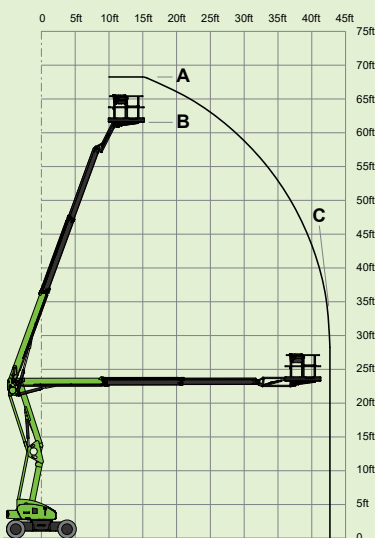

SOPS® toughcage
Niftylink®

niftylift
1438 S. Buncombe Road,
Greer, SC - 29651
United States
1-800-643-8954
usasales@niftylift.com
www.niftylift.com