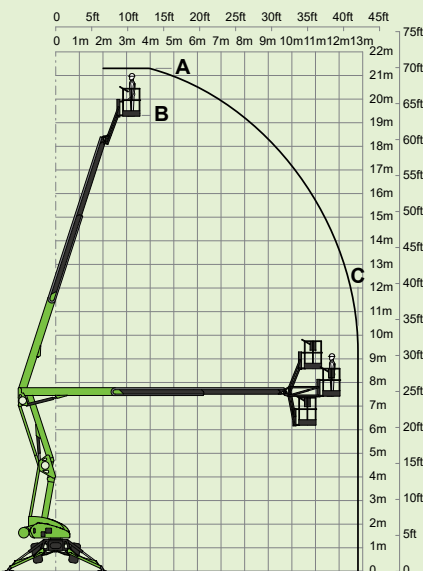

niftylift

Chalkdell Drive, Shenley Wood,
Milton Keynes, MK5 6GF
England, United Kingdom
+44 1908 223456
sales@niftylift.com
www.niftylift.com

 ISO 9001 QUALITY MANAGEMENT	 ISO 14001 ENVIRONMENTAL MANAGEMENT	 ISO 45001 HEALTH & SAFETY MANAGEMENT