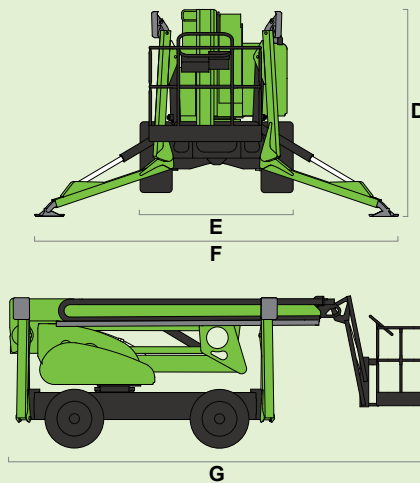

niftylift

Chalkdell Drive, Shenley Wood,
Milton Keynes, MK5 6GF
England, United Kingdom
+44 1908 223456
sales@niftylift.com
www.niftylift.com

 ISO 9001 QUALITY MANAGEMENT	 ISO 14001 ENVIRONMENTAL MANAGEMENT	 ISO 45001 HEALTH & SAFETY MANAGEMENT