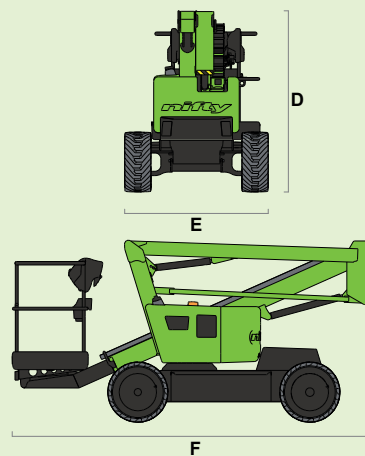

niftylift

SP34 4x4

(A) 39ft 6in

(B) 33ft

(C) 21ft

500lbs

3ft 11in x 2ft 9in

(D) 6ft 6in

(E) 5ft 3in

(F) 13ft 3in

3.3mph

11ft 6in

40%
22°

7670lbs

SiOPS[®] **toughcage**
Niftylink[®]

niftylift
1438 S. Buncombe Road,
Greer, SC - 29651
United States
1-800-643-8954
usasales@niftylift.com
www.niftylift.com