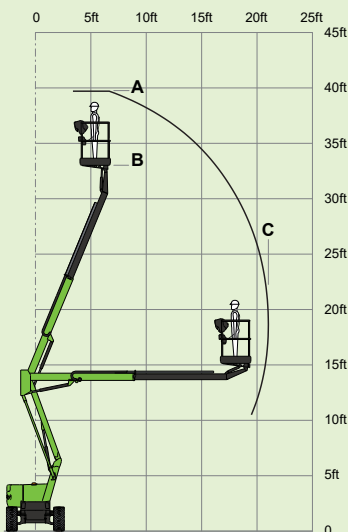

niftylift

SP34 4x4

(A) 39ft 6in

(B) 33ft

(C) 21ft

500lbs

3ft 11in x 2ft 9in

(D) 6ft 6in

(E) 5ft 3in

(F) 13ft 3in

3.3mph

11ft 6in

40%
22°

7670lbs

SiOPS[®] **toughcage**
Niftylink[®]

niftylift
1438 S. Buncombe Road,
Greer, SC - 29651
United States
1-800-643-8954
usasales@niftylift.com
www.niftylift.com