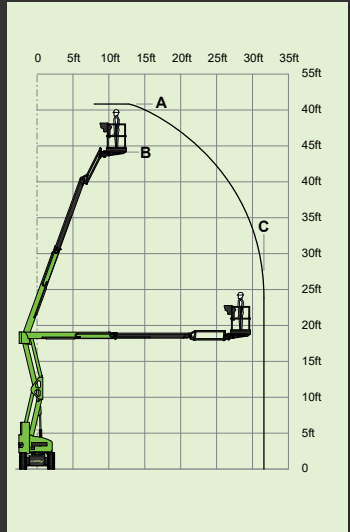

40ft
(A)

33ft 6in
(B)

20ft
(C)

3,110lbs

440lbs

11%
6°

3ft 7in x 2ft 2in

6ft 3in

44ft
(B)

32ft
(C)

kg/lb 15,980lbs

500lbs

150°

180°

4ft 11in x 2ft 8in

6ft 6in

4ft 11in

16ft 2in

21ft

2.2mph

11ft 6in

25%
14°

All-Electric
Hybrid²

nifty SP45E

51ft 6in
(A)

45ft
(B)

31ft
(C)

10,320lbs

500lbs

150°

180°

5ft 11in x 2ft 9in