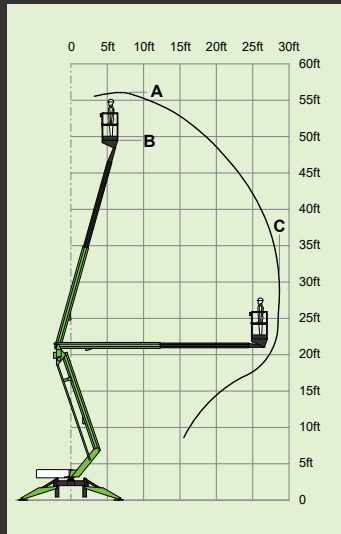

40ft
(A)

33ft 6in
(B)

20ft
(C)

3,110lbs

440lbs

11%
6°

3ft 7in x 2ft 2in

6ft 3in

nifty *TM50*

56ft
(A)

49ft 6in
(B)

28ft 6in
(C)

kg/lb 4,890lbs

kg/lb 440lbs

14%
8°

3ft 7in x 2ft 2in

7ft

5ft 5in

14ft 5in

20ft 4in

Option

Bi-Energy
D P + -

nifty TM64

69ft
(A)

62ft 6in
(B)

39ft 6in
(C)

7,610lbs

500lbs

14%
8°

100°

4ft 7in x 2ft 4in

7ft 5in