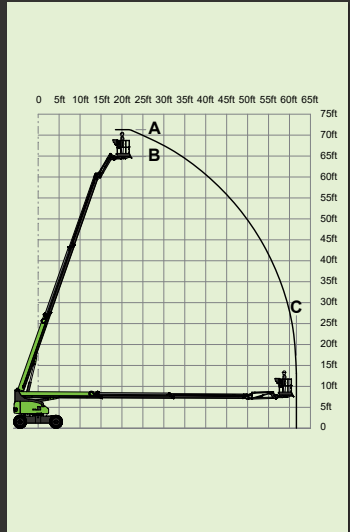

nifty SP65SE

	71ft (A)		65ft (B)		62ft (C)		22,000lbs
	620lbs		150°		170°		7ft 10in x 2ft 11in
	8ft 10in		8ft 2in		23ft 7in		29ft 10in
	3.4mph		25ft 4in		30% 17°		All-Electric