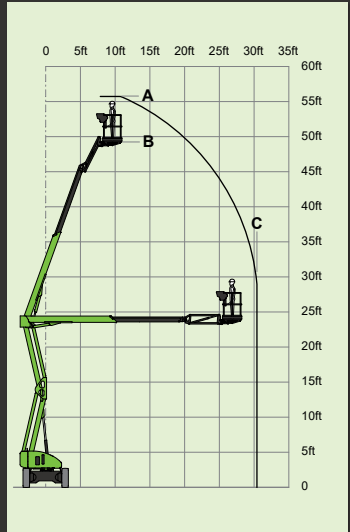

40ft
(A)

33ft 6in
(B)

20ft
(C)

3,110lbs

440lbs

11%
6°

3ft 7in x 2ft 2in

6ft 3in

20ft 10in

3.7mph

12ft 2in

35%
19°

All-Electric
Hydrogen-Electric

nifty SP50 4x4

56ft 6in
(A)

50ft
(B)

31ft
(C)

11,290lbs

500lbs

150°

180°

5ft 11in x 2ft 9in

6ft 11in

6ft 7in