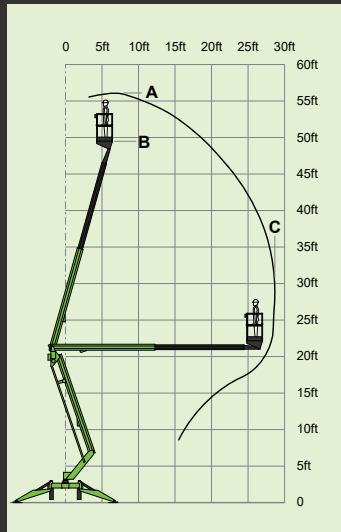

* Hybrid²

nifty SD50 4x4

56ft
(A)

49ft 6in
(B)

28ft 6in
(C)

kg/lb 6,060lbs

500lbs

9%
5°

3ft 7in x 2ft 2in

7ft 3in

5ft 3in

14ft 5in

18ft 4in

5.2mph

19ft 6in

30%
17°

Bi-Energy

nifty SD64 4x4x4

70ft
(A)

63ft 6in
(B)

42ft
(C)

kg/lb 9,170lbs

500lbs

150°