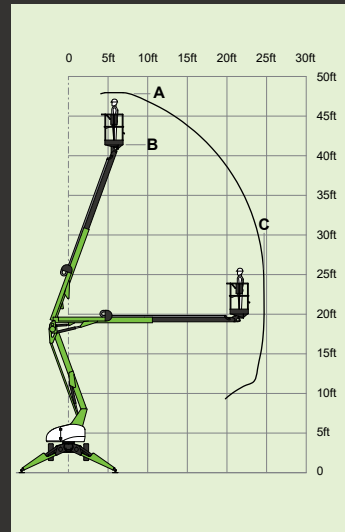

40ft
(A)

33ft 6in
(B)

20ft
(C)

3,110lbs

440lbs

11%
6°

3ft 7in x 2ft 2in

6ft 3in

23%
13°

4ft 7in x 2ft 4in

6ft 7in

5ft 3in

12ft 6in

18ft 3in

Option

Bi-Energy

nifty *TM50*

56ft
(A)

49ft 6in
(B)

28ft 6in
(C)

kg/lb 4,890lbs

kg/lb 440lbs

14%
8°

3ft 7in x 2ft 2in

62ft 6in
(B)

39ft 6in
(C)

7,610lbs

500lbs

14%
8°

100°

4ft 7in x 2ft 4in

7ft 5in