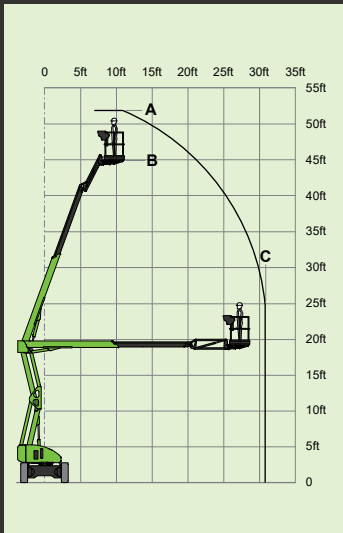

40ft
(A)

33ft 6in
(B)

20ft
(C)

3,110lbs

440lbs

11%
6°

3ft 7in x 2ft 2in

6ft 3in

51ft 6in
(A)

45ft
(B)

31ft
(C)

10,320lbs

500lbs

150°

180°

5ft 11in x 2ft 9in

6ft 11in

6ft 7in

15ft 9in

20ft 10in

3.7mph

12ft 2in

35%
19°

All-Electric
Hydrogen-Electric

nifty SP45 4x4

51ft 6in
(A)

45ft
(B)

31ft
(C)

10,010lbs*
10,800lbs

500lbs

150°

180°