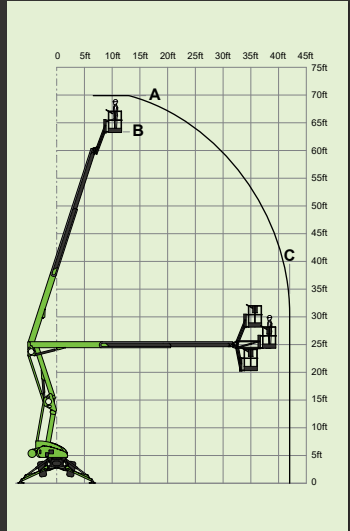

Bi-Energy

nifty SD64 4x4x4

70ft
(A)

63ft 6in
(B)

42ft
(C)

kg/lb 9,170lbs

500lbs

150°

100°

5ft 11in x 2ft 9in

7ft 5in

6ft 9in

13ft 9in

20ft 2in

5.6mph

11ft 6in

45%
24°

18%
10°

nifty TD34TN

40ft
(A)

33ft 6in
(B)

20ft
(C)

3,990lbs

500lbs