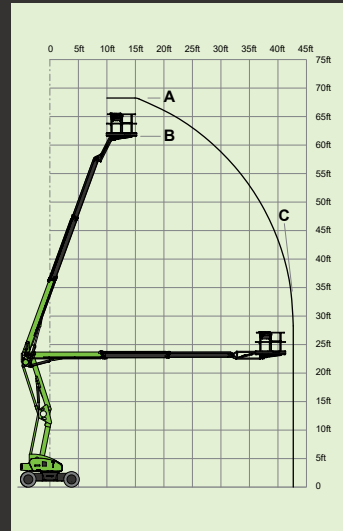

40ft
(A)

33ft 6in
(B)

20ft
(C)

3,110lbs

440lbs

11%
6°

3ft 7in x 2ft 2in

6ft 3in

62ft
(B)

42ft 8in
(C)

14,730lbs

550lbs

150°

160°

5ft 11in x 2ft 8in

7ft 2in

7ft 5in

17ft 11in

22ft

3.7mph

12ft 9in

25%
14°

All-Electric

nifty SP64 4x4

68ft 6in
(A)

62ft
(B)

42ft 8in
(C)

14,790lbs

550lbs

150°

160°

5ft 11in x 2ft 8in