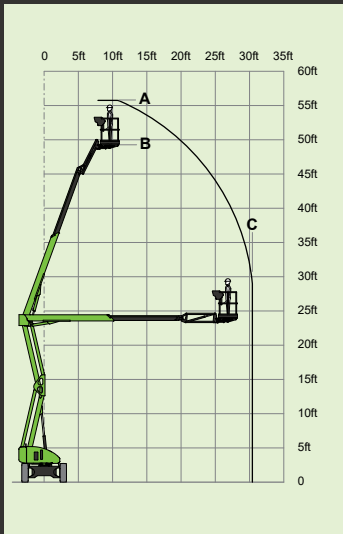

40ft
(A)

33ft 6in
(B)

20ft
(C)

3,110lbs

440lbs

11%
6°

3ft 7in x 2ft 2in

6ft 3in

31ft
(C)

11,290lbs

500lbs

150°

180°

5ft 11in x 2ft 9in

6ft 11in

6ft 7in

15ft 9in

20ft 10in

3.7mph

12ft 2in

45%
24°

 Hybrid²

nifty SP64E

68ft 6in
(A)