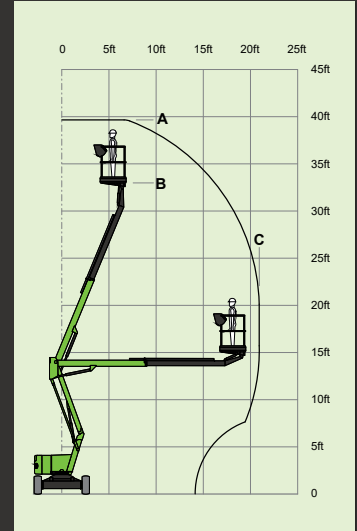

40ft
(A)

33ft 6in
(B)

20ft
(C)

3,110lbs

440lbs

11%
6°

3ft 7in x 2ft 2in

6ft 3in

5ft 11in

14ft 1in

22ft 10in

nifty SP34LE

39ft 6in
(A)

33ft
(B)

21ft
(C)

5,640lbs

440lbs

3ft 11in x 2ft 9in

6ft 6in

5ft 11in

13ft

3.7mph

11ft 11in

25%
14°

All-Electric

nifty SP34N

39ft 6in
(A)

33ft
(B)

21ft
(C)

kg/lb 7,670lbs

kg/lb 500lbs

3ft 11in x 2ft 9in