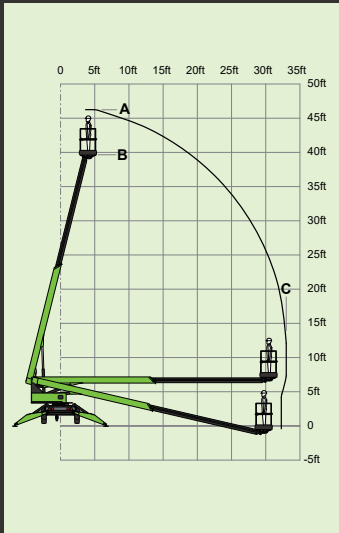

40ft
(A)

33ft 6in
(B)

20ft
(C)

3,110lbs

440lbs

11%
6°

3ft 7in x 2ft 2in

6ft 3in

4ft 11in

11ft 8in

14ft 9in

Option

Bi-Energy

nifty™ TM40S

46ft 6in
(A)

40ft
(B)

33ft
(C)

kg/lb 4,500lbs

500lbs

14%
8°

4ft x 2ft 5in

7ft

5ft 6in

13ft 3in

22ft 11in

Bi-Energy

nifty TM42T

48ft 6in
(A)

42ft
(B)

25ft
(C)

kg/lb 3,990lbs

500lbs