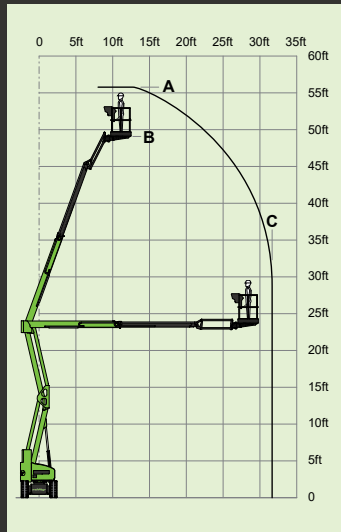

40ft
(A)

33ft 6in
(B)

20ft
(C)

3,110lbs

440lbs

11%
6°

3ft 7in x 2ft 2in

6ft 3in

500lbs

150°

180°

4ft 11in x 2ft 8in

6ft 6in

4ft 11in

16ft 2in

21ft

2.2mph

11ft 6in

25%
14°

All-Electric*
Hybrid²

nifty SP50E

56ft 6in
(A)

50ft
(B)

31ft
(C)

10,960lbs

500lbs

150°

180°

5ft 11in x 2ft 9in

6ft 11in

6ft 7in

15ft 9in