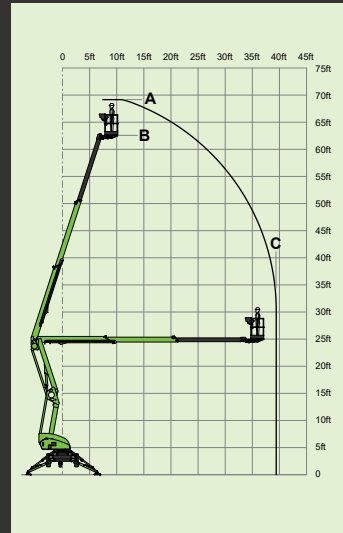

40ft
(A)

33ft 6in
(B)

20ft
(C)

3,110lbs

440lbs

11%
6°

3ft 7in x 2ft 2in

6ft 3in

nifty *TM50*

56ft
(A)

49ft 6in
(B)

28ft 6in
(C)

kg/lb 4,890lbs

kg/lb 440lbs

14%
8°

3ft 7in x 2ft 2in

62ft 6in
(B)

39ft 6in
(C)

7,610lbs

500lbs

14%
8°

100°

4ft 7in x 2ft 4in

7ft 5in

5ft 11in

14ft 1in

22ft 10in

nifty SP34LE

39ft 6in
(A)

33ft
(B)

21ft
(C)

5,640lbs