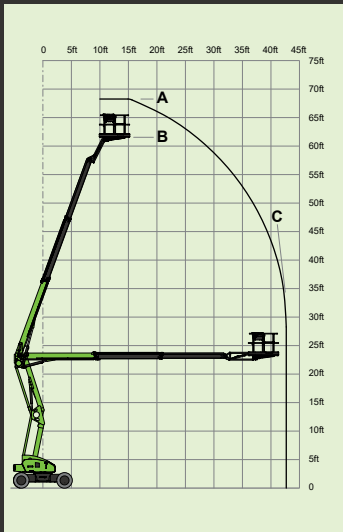

40ft
(A)

33ft 6in
(B)

20ft
(C)

3,110lbs

440lbs

11%
6°

3ft 7in x 2ft 2in

6ft 3in

68ft 6in
(A)

62ft
(B)

42ft 8in
(C)

14,790lbs

550lbs

150°

160°

5ft 11in x 2ft 8in

7ft 2in

7ft 5in

17ft 11in

22ft

3.7mph

12ft 9in

45%
24°

Hybrid²

nifty SP85 4x4

92ft
(A)

85ft 6in
(B)

62ft
(C)

31,700lbs*
31,880lbs

620lbs

150°

180°