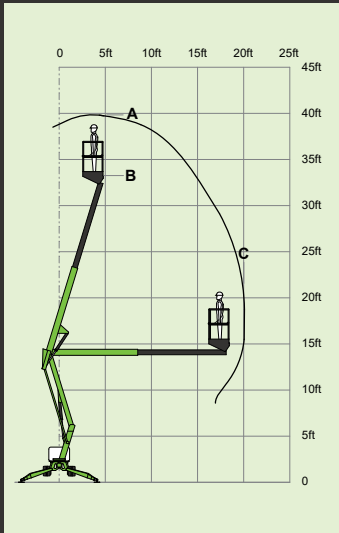

45%
24°

18%
10°

nifty TD34TN

40ft
(A)

33ft 6in
(B)

20ft
(C)

3,990lbs

500lbs

13%
7.2°

3ft 7in x 2ft 2in

6ft 3in

2ft 7in

3ft 9in

9ft 10in

13ft

1mph

60%
31°

nifty TD34T

40ft
(A)

33ft 6in
(B)

20ft
(C)

4,080lbs

500lbs

13%
7.6°