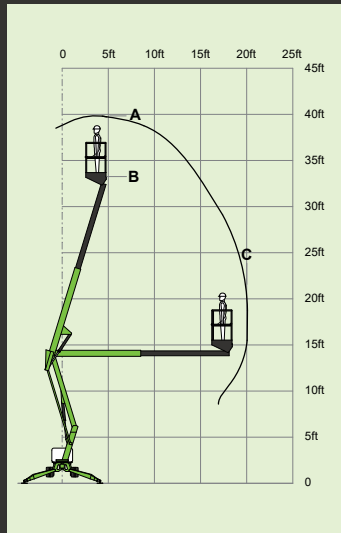

60%
31°

nifty TD34T

40ft
(A)

33ft 6in
(B)

20ft
(C)

4,080lbs

500lbs

13%
7.6°

3ft 7in x 2ft 2in

6ft 3in

3ft 7in

11ft 8in

13ft

1mph

60%
31°

D

nifty TD42T

48ft 6in
(A)

42ft
(B)

25ft
(C)

kg/lb 4,390lbs

500lbs

21%
12°

4ft 7in x 2ft 4in