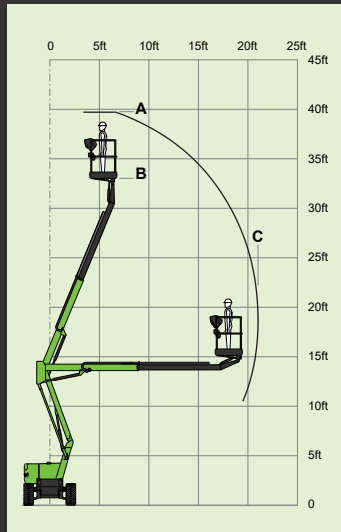

40ft
(A)

33ft 6in
(B)

20ft
(C)

3,110lbs

440lbs

11%
6°

3ft 7in x 2ft 2in

6ft 3in

13ft 3in

3.3mph

11ft 6in

40%
22°

Hybrid²

Niftylink

nifty SP45N

51ft
(A)

44ft
(B)

32ft
(C)

kg/lb 15,980lbs

500lbs

150°

180°

4ft 11in x 2ft 8in

6ft 6in