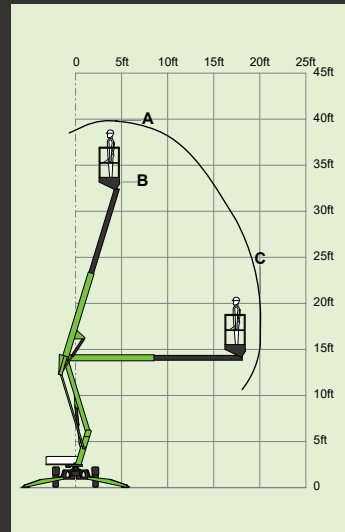

4%
2.1°

3ft 7in x 2ft 2in

6ft 3in

1.5m
4ft 11in

8ft 10in

18ft 10in

Bi-Energy
D P  

nifty *TM34T*

40ft
(A)

33ft 6in
(B)

20ft
(C)

3,110lbs

440lbs

11%
6°

3ft 7in x 2ft 2in

6ft 3in

4ft 11in

11ft 8in

14ft 9in

Option

Bi-Energy

nifty™ TM40S

46ft 6in
(A)

40ft
(B)

33ft
(C)

kg/lb 4,500lbs

500lbs

14%
8°

4ft x 2ft 5in

7ft

5ft 6in

13ft 3in