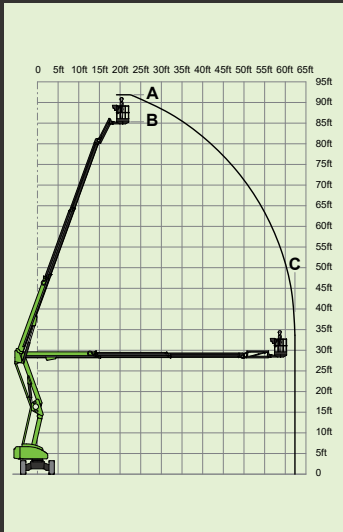

nifty SP85 4x4

92ft
(A)

85ft 6in
(B)

62ft
(C)

31,700lbs*
31,880lbs

620lbs

150°

180°

7ft 10in x 2ft 11in

8ft 10in

8ft 2in

23ft 11in

30ft 5in

3mph

19ft 4in

35%*/40%
19°*/22°

* Hybrid²

nifty SD50 4x4

56ft
(A)

49ft 6in
(B)

28ft 6in
(C)

kg/lb 6,060lbs

500lbs

9%
5°