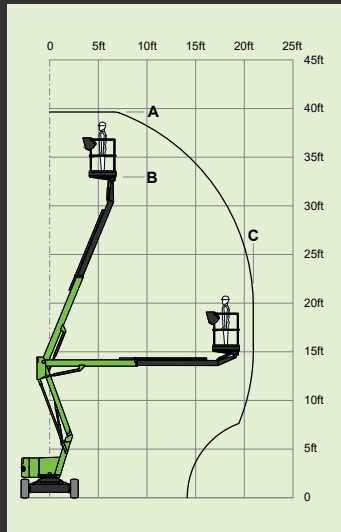

40ft
(A)

33ft 6in
(B)

20ft
(C)

3,110lbs

440lbs

11%
6°

3ft 7in x 2ft 2in

6ft 3in

6ft 6in

4ft 11in

13ft 3in

3.7mph

11ft 6in

25%
14°

All-Electric
Diesel-Electric

nifty SP34 4x4

39ft 6in
(A)

33ft
(B)

21ft
(C)

kg/lb 7,670lbs

kg/lb 500lbs

3ft 11in x 2ft 9in

6ft 6in

5ft 3in