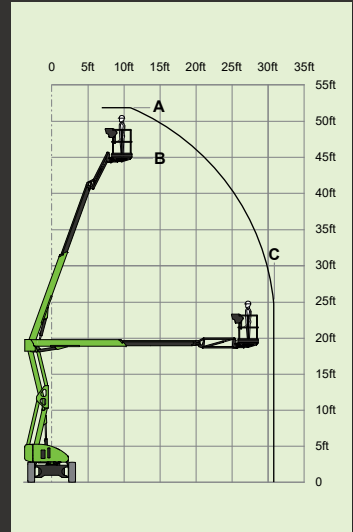

40ft
(A)

33ft 6in
(B)

20ft
(C)

3,110lbs

440lbs

11%
6°

3ft 7in x 2ft 2in

6ft 3in

nifty SP45 4x4

51ft 6in
(A)

45ft
(B)

31ft
(C)

10,010lbs*
10,800lbs

500lbs

150°

180°

5ft 11in x 2ft 9in

6ft 11in

6ft 7in

15ft 9in

20ft 10in

3.7mph

12ft 2in

45%
24°

Hybrid²

iapa
International
Association
of
Professional
Aerial
Technicians
2021
WINNER
Product of the Year -
Self-Propelled Booms
& Aerial Lifts

Niftylink®

nifty SP50N

56ft
(A)

49ft 6in
(B)

32ft
(C)

17,155lbs*
16,870lbs