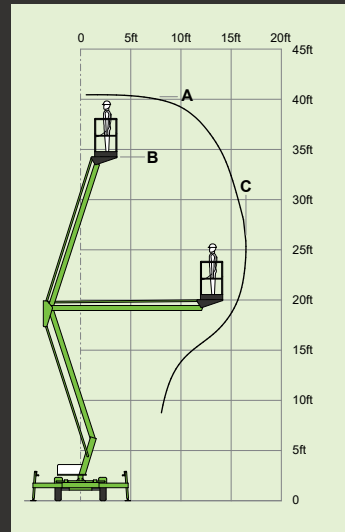

niftylift

niftylift.com

nifty TM34

40ft 6in
(A)

34ft
(B)

16ft 6in
(C)

2,630lbs

500lbs

4%
2.1°

3ft 7in x 2ft 2in

6ft 3in

1.5m
4ft 11in

8ft 10in

18ft 10in

Bi-Energy
D P  

nifty *TM34T*

40ft
(A)

33ft 6in
(B)

20ft
(C)

3,110lbs

440lbs

11%
6°

3ft 7in x 2ft 2in

6ft 3in

33ft
(C)

kg/lb 4,500lbs

500lbs

14%
8°

4ft x 2ft 5in

7ft

5ft 6in

13ft 3in