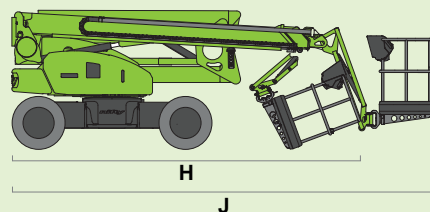

SiOPS®

niftylift
1525 S. Buncombe Road,
Greer, SC - 29651
United States
1-800-643-8954
usasales@niftylift.com
www.niftylift.com