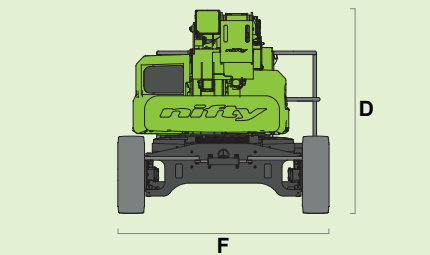

SiOPS®

niftylift
1525 S. Buncombe Road,
Greer, SC - 29651
United States
1-800-643-8954
usasales@niftylift.com
www.niftylift.com