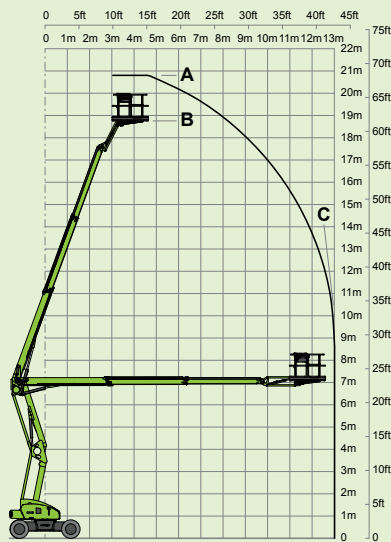

SiOPS®

niftylift
1525 S. Buncombe Road,
Greer, SC - 29651
United States
1-800-643-8954
usasales@niftylift.com
www.niftylift.com