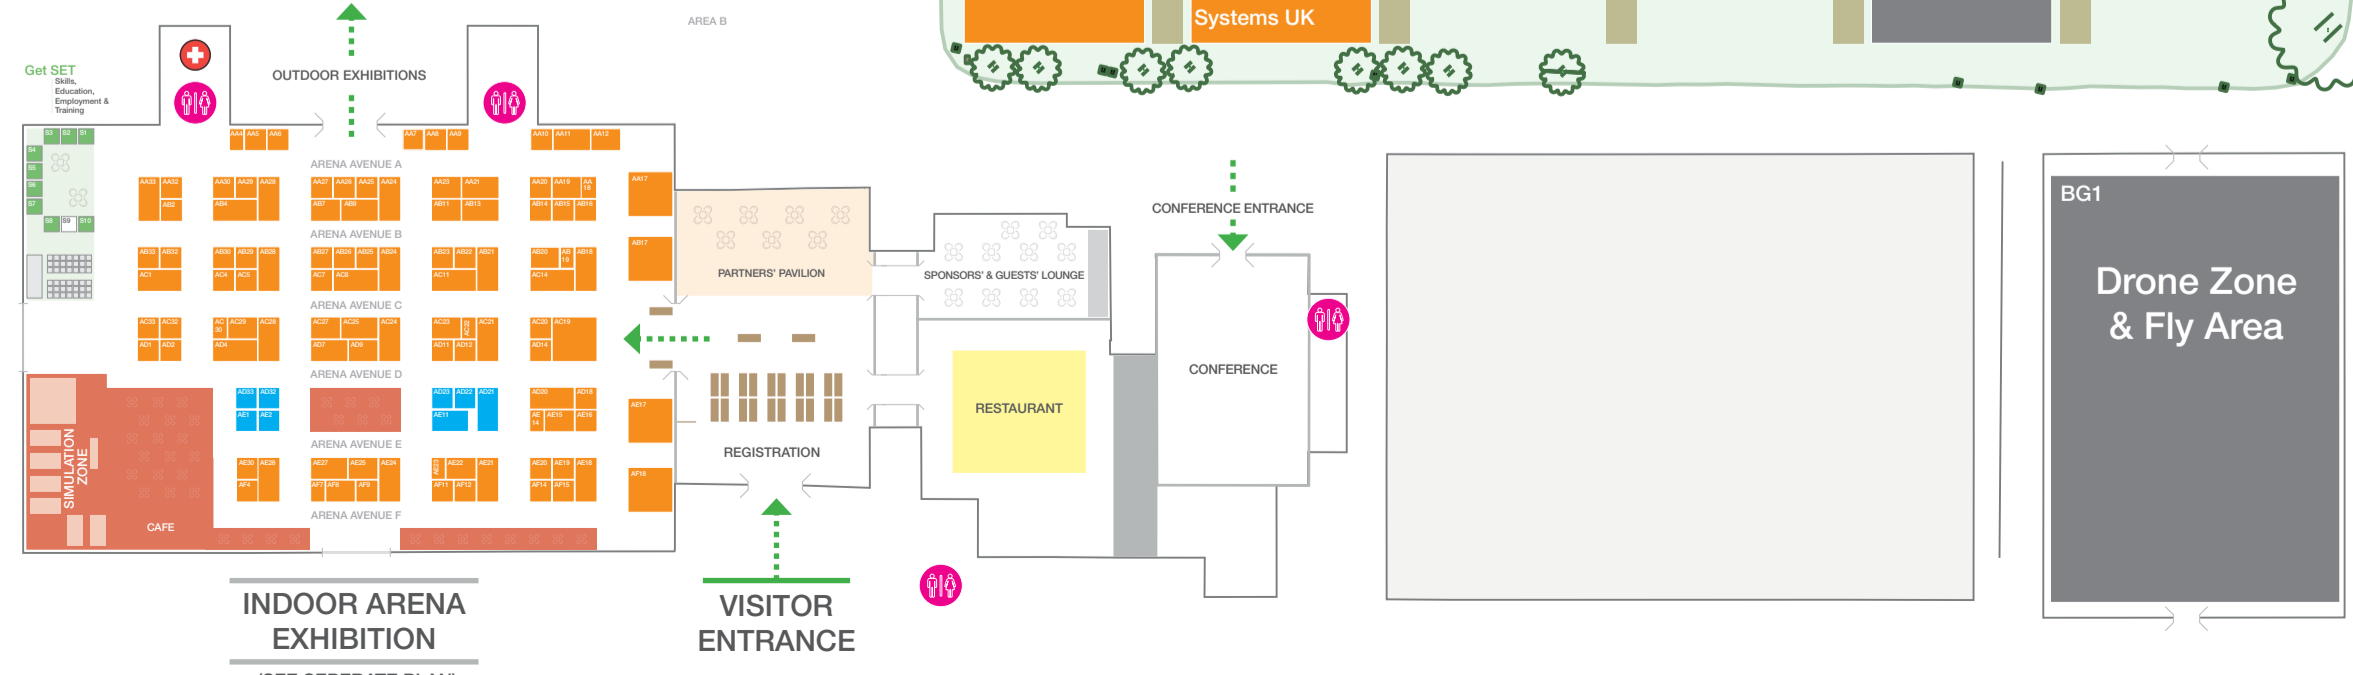

STANDS KEY

- STATIC SOLD
- STATIC UNSOLD
- DEMO (GROUND BREAKING) - SOLD
- DEMO (GROUND BREAKING) - UNSOLD
- DEMO (NON GROUND BREAKING) - SOLD
- DEMO (NON GROUND BREAKING) - UNSOLD
- RAILWORX STATIC SOLD
- RAILWORX STATIC UNSOLD
- RAILWORX DEMO SOLD
- RAILWORX DEMO UNSOLD

AMENITIES KEY

- CATERING
- TOILETS
- TRACKWAY
- ELECTRIC
- WATER

ALL UNITS ARE 6m x 12m (unless stated otherwise)

MAX STAND SIZE 36m x 24m

PLANTWORX 2019

Talk to Angela about your stand and demo requirements.
020 8253 4517 | angela.spink@plantworx.co.uk
www.plantworx.co.uk

11th - 13th June 2019

Tuesday 11th June - 08:30 - 17:30
Wednesday 12th June - 08:30 - 17:30
Thursday 13th June - 08:30 - 16:00

Address

East of England Arena and Events Centre
Oundle Rd, Alwalton, Peterborough PE2 6XE

RAILWORX 2019

Talk to Gina about your stand and demo requirements.
01530 816 444 | gina@rail-media.com
www.railworx.co.uk