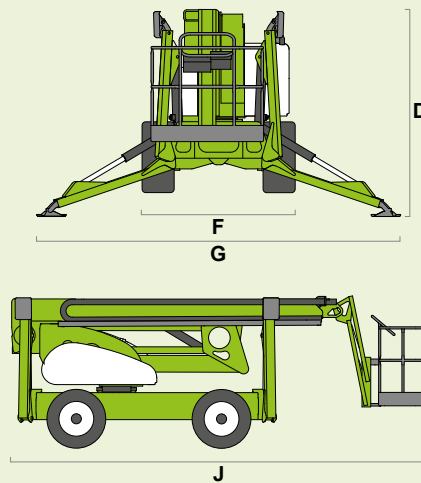

niftylift

SD210 4x4x4

(A) 21.3m
70ft

(B) 19.3m
63ft 6in

(C) 12.8m
42ft

225kg
500lbs

1.8m x 0.85m
5ft 11in x 2ft 9in

150°

100°

(D) 2.25m
7ft 5in

(F) 2.05m
6ft 9in

(G) 4.2m
13ft 9in

(J) 6.15m
20ft 2in

9km/h
5.6mph

3.5m
11ft 6in

45°
24°

3950kg
8700lbs

18%
10°

niftylift

Chalkdell Drive, Shenley Wood,
Milton Keynes, MK5 6GF
England, United Kingdom
+44 1908 223456
sales@niftylift.com
www.niftylift.com

IS-104