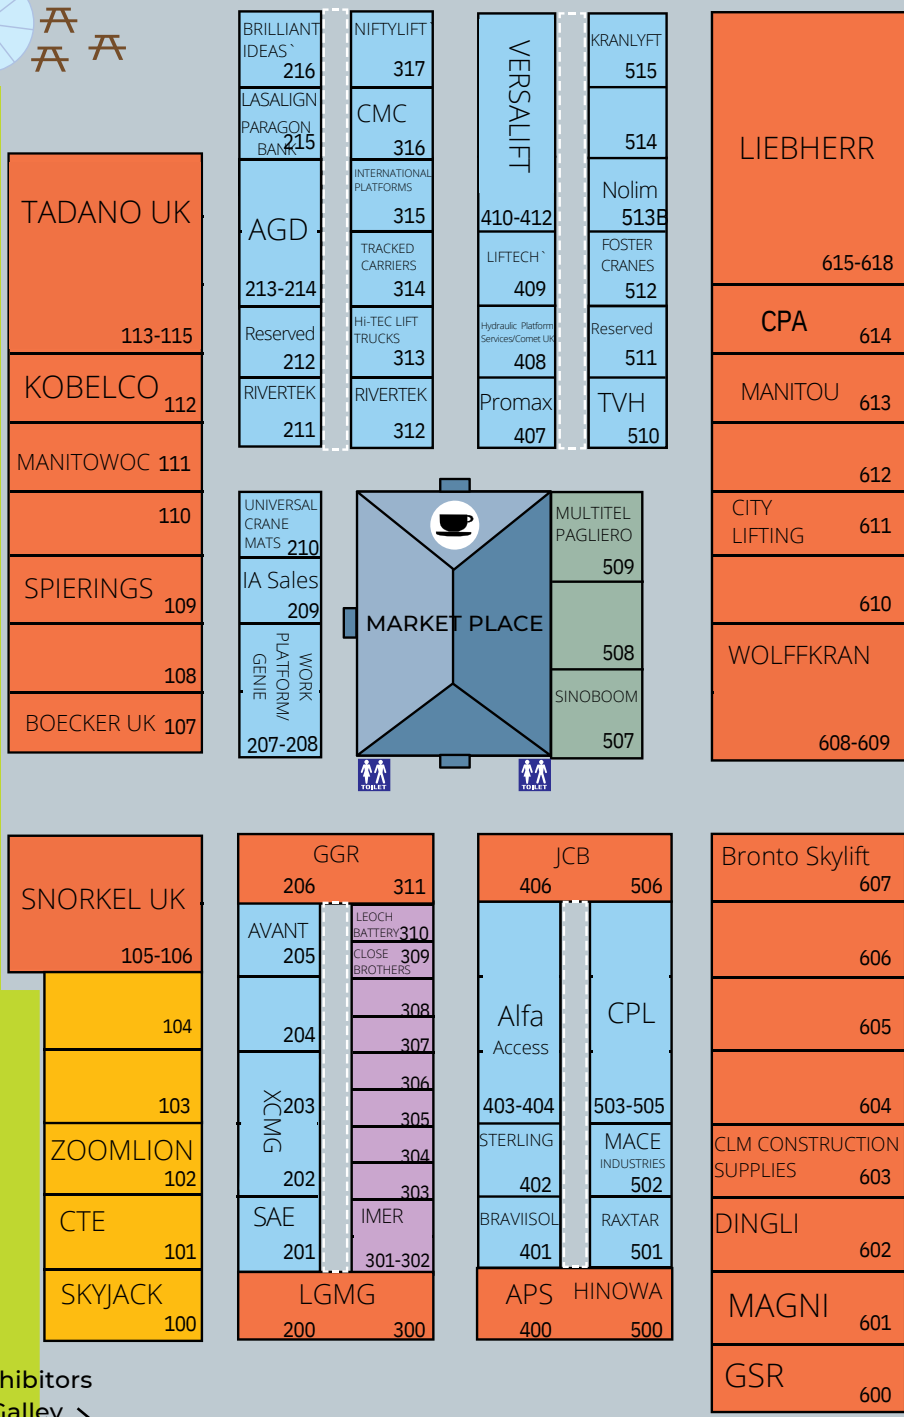

Outdoor Site Plan

IPAF

STAND KEY

- 6m x 10m
- 12m x 10m
- 12m x 20m
- 12m x 25m
- 15m x 15m

Note:
These are minimum dimensions and due to the irregular nature of the site, many stands have the possibility to offer additional space

Exhibitor Parking