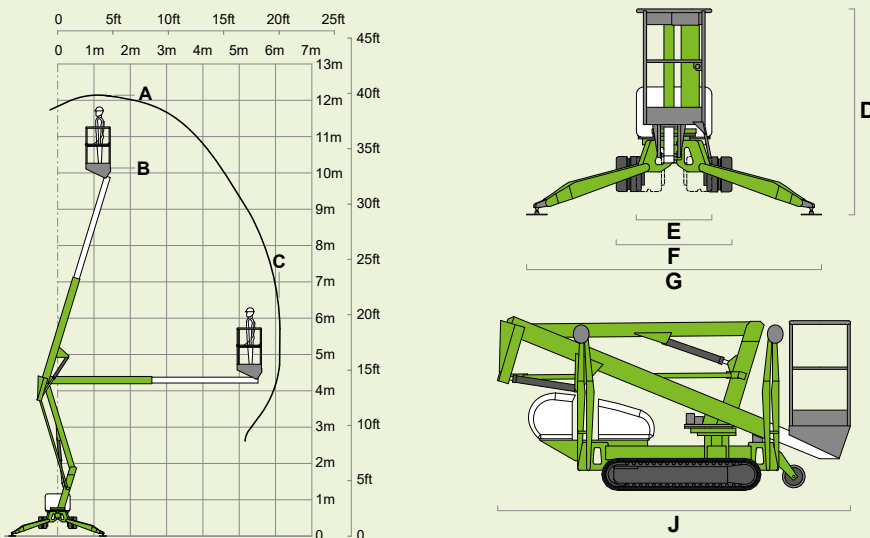

# TD34TN

(A) 40ft

(B) 33ft 6in

(C) 20ft

500lbs

3ft 7in x 2ft 2in

(D) 6ft 5in

(E) 2ft 7in

(F) 3ft 9in

(G) 9ft 10in

(J) 13ft 1in

1mph

60%  
31°

3990lbs

13%  
7.2°

**niftylift**  
1525 S. Buncombe Road,  
Greer, SC - 29651  
United States  
1-800-643-8954  
usasales@niftylift.com  
www.niftylift.com