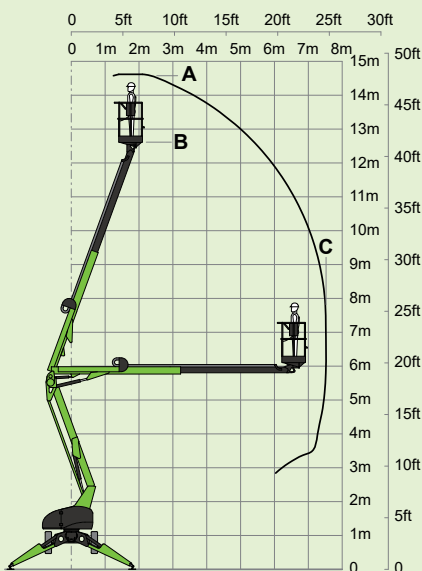

# 150T

(A) 14.7m  
48ft 6in

(B) 12.7m  
42ft

(C) 7.55m  
25ft

225kg  
500lbs

1.4m x 0.7m  
4ft 7in x 2ft 4in

(D) 2m  
6ft 7in

(F) 1.6m  
5ft 3in

(G) 3.8m  
12ft 6in

(J) 5.55m  
18ft 3in

1775kg  
3915lbs

23%  
13°

BiEnergy

**niftylift**

Chalkdell Drive, Shenley Wood,  
Milton Keynes, MK5 6GF  
England, United Kingdom  
+44 1908 223456  
sales@niftylift.com  
www.niftylift.com