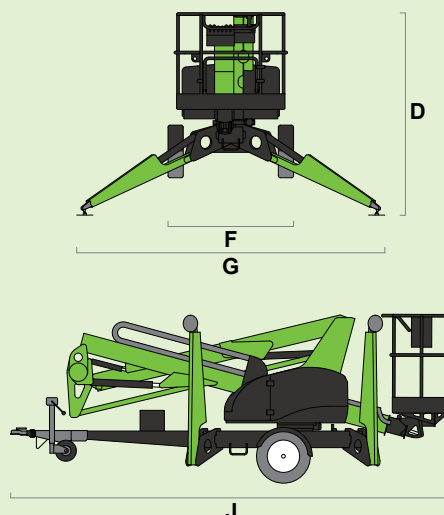

# 150T

(A) 14.7m  
48ft 6in

(B) 12.7m  
42ft

(C) 7.55m  
25ft

225kg  
500lbs

1.4m x 0.7m  
4ft 7in x 2ft 4in

(D) 2m  
6ft 7in

(F) 1.6m  
5ft 3in

(G) 3.8m  
12ft 6in

(J) 5.55m  
18ft 3in

1775kg  
3915lbs

23%  
13°

BiEnergy

**niftylift**

Chalkdell Drive, Shenley Wood,  
Milton Keynes, MK5 6GF  
England, United Kingdom  
+44 1908 223456  
sales@niftylift.com  
www.niftylift.com