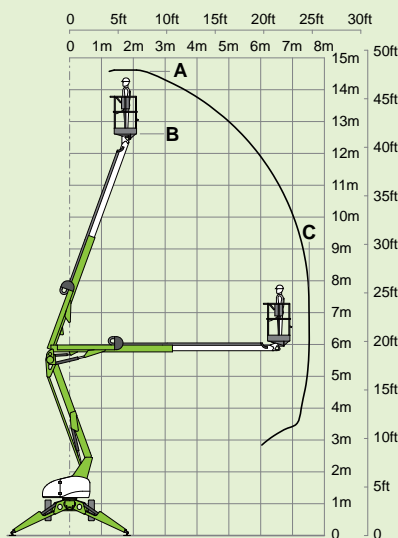

niftylift

TM42T

(A) 48ft 6in

(B) 42ft

(C) 25ft

500lbs

4ft 7in x 2ft 4in

(D) 6ft 7in

(F) 5ft 3in

(G) 12ft 6in

(J) 18ft 3in

Option

3915lbs

niftylift
 1525 S. Buncombe Road,
 Greer, SC - 29651
 United States
 1-800-643-8954
 usasales@niftylift.com
 www.niftylift.com

IS-103