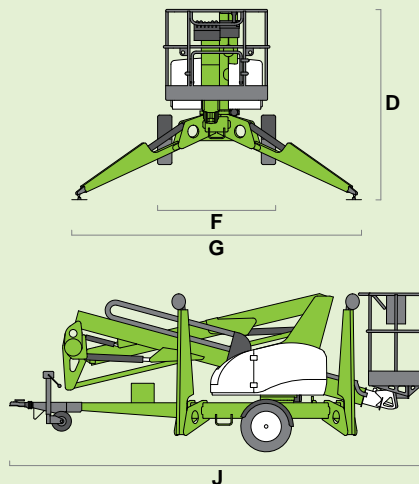

niftylift

TM42T

(A) 48ft 6in

(B) 42ft

(C) 25ft

500lbs

4ft 7in x 2ft 4in

(D) 6ft 7in

(F) 5ft 3in

(G) 12ft 6in

(J) 18ft 3in

Option

3915lbs

niftylift
 1525 S. Buncombe Road,
 Greer, SC - 29651
 United States
 1-800-643-8954
 usasales@niftylift.com
 www.niftylift.com

IS-103