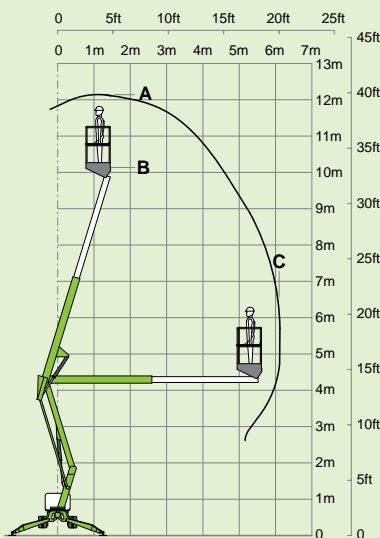

niftylift

TD34TN

(A) 40ft

(B) 33ft 6in

(C) 20ft

500lbs

3ft 7in x 2ft 2in

(D) 6ft 3in

(E) 2ft 6in

(F) 3ft 9in

(G) 9ft 10in

(J) 13ft

1mph

60%
31°

4080lbs

niftylift
1525 S. Buncombe Road,
Greer, SC - 29651
United States
1-800-643-8954
usasales@niftylift.com
www.niftylift.com