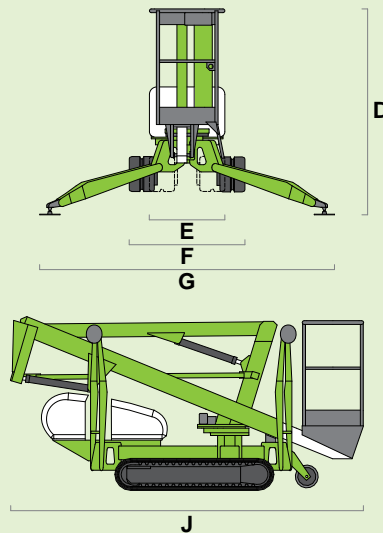

niftylift

TD34TN

(A) 40ft

(B) 33ft 6in

(C) 20ft

500lbs

3ft 7in x 2ft 2in

(D) 6ft 3in

(E) 2ft 6in

(F) 3ft 9in

(G) 9ft 10in

(J) 13ft

1mph

60%
31°

4080lbs

niftylift
1525 S. Buncombe Road,
Greer, SC - 29651
United States
1-800-643-8954
usasales@niftylift.com
www.niftylift.com